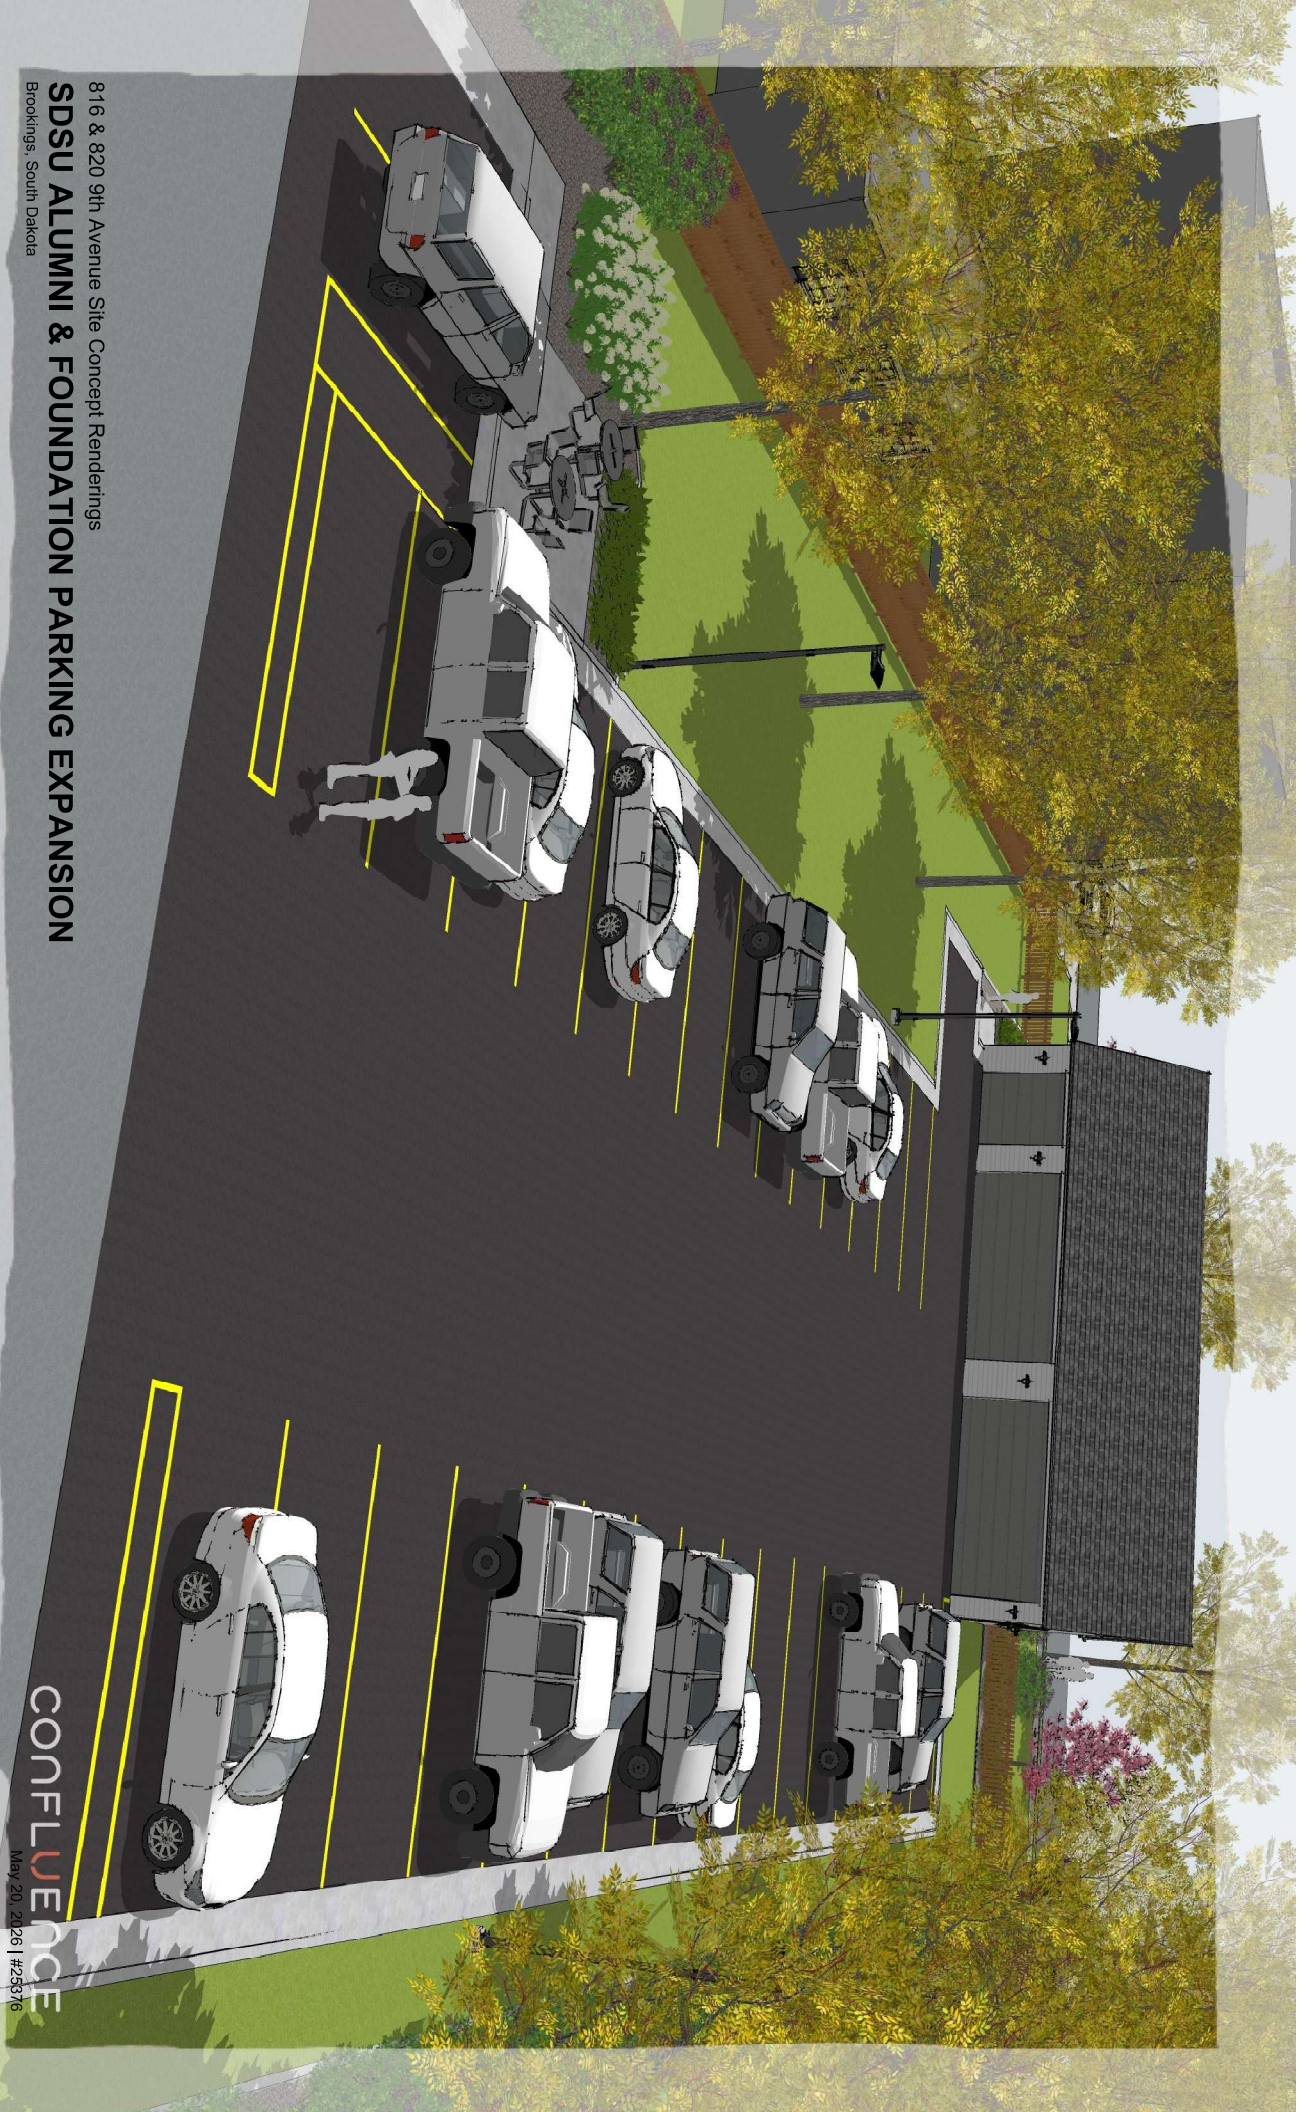

816 & 820 9th Avenue Site Concept Renderings
Brookings, South Dakota

SDSU ALUMNI & FOUNDATION PARKING EXPANSION

CONFLUENCE

May 20, 2026 | #5376

816 & 820 9th Avenue Site Concept Renderings

SDSU ALUMNI & FOUNDATION PARKING EXPANSION

Brookings, South Dakota

CONFLUENCE

May 20, 2020 | #25376

816 & 820 9th Avenue Site Concept Renderings
Brookings, South Dakota

SDSU ALUMNI & FOUNDATION PARKING EXPANSION

CONFLUENCE

May 20, 2026 | #25376