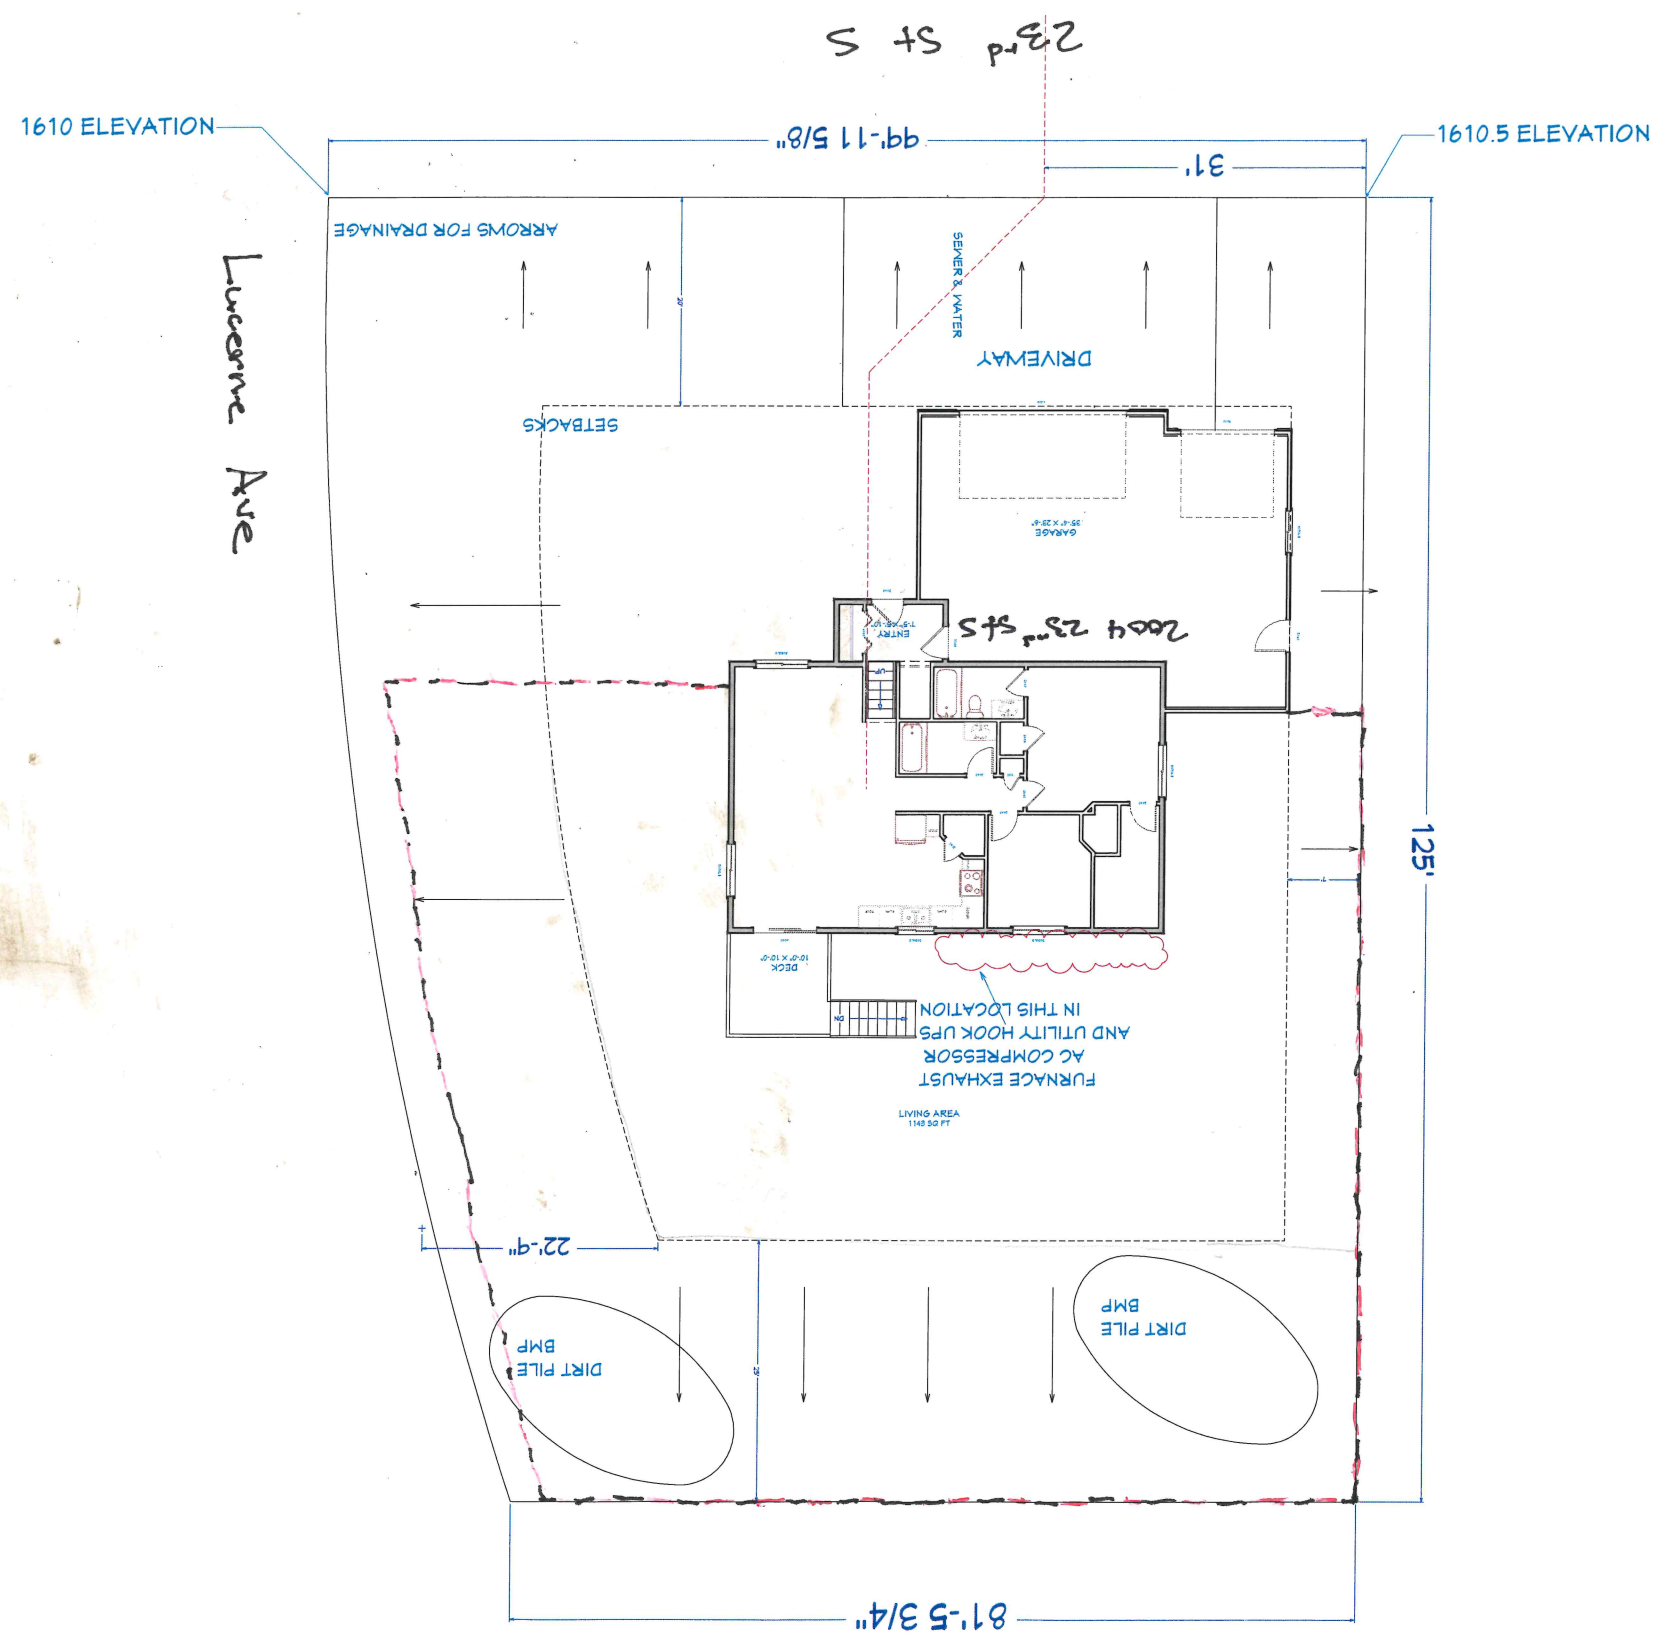

SHEET:
SCALE:
DATE: 4/6/2023

DRAWINGS PROVIDED BY:
Homesstead Do-it-center

VIP LUCERNE 4
FLIPPED

LOT LAYOUT

REVISION TABLE	
NUMBER	DATE

DRAWN BY:
ASW

8