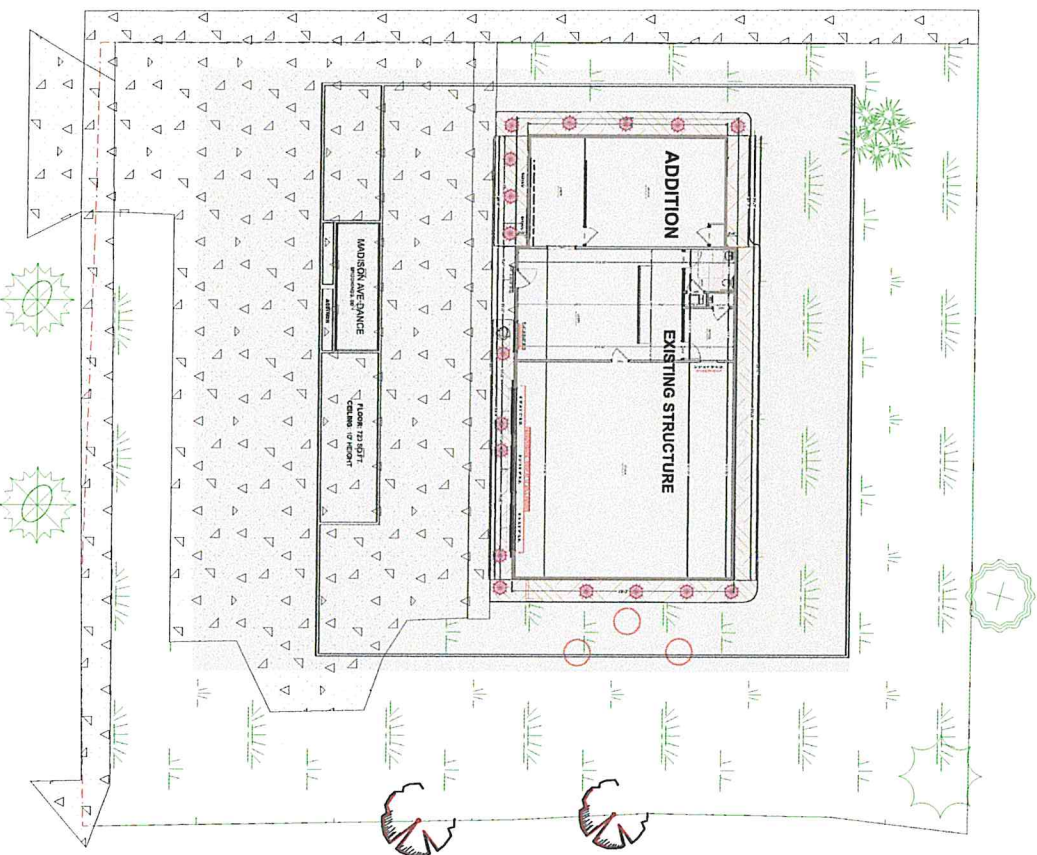

Revision #: \_\_\_\_\_ Date: 5/11/2024

Scale: 1:250

Landscape Plan:

Landscape Design by: KSH  
 Austreim Landscaping

**LEGEND**

COMMON NAME	QTY
FLOWERS, GRASS	17
GRASS, FEATHER REED	1
TREE DECIDUOUS	1
ASPEN, QUAKING GROUP	1
CHESTNUT TREE	2
HONEY LOCUST	1
HARD E SUGAR	2
OAK, BURR	2
TREE, EVERGREEN	3
SPRUCE, NORWAY 3	3

Revision #: \_\_\_\_\_ Date: 5/11/2024

Scale: 1:250

Landscape Plan:

Landscape Design by: KSH  
 Austreim Landscaping

LEGEND	
COTTONWAVE	QTY
FLOWER GRASS	17
GRASS FEATHER REED	17
TREE DECIDUOUS	1
ASPEN QUAKING GROUP	1
CHESTNUT TREE	1
HONEY LOCUST	2
HARLE BURGAR	1
OAK BURR	2
TREE EVERGREEN	1
SPRICE NORWAY 3	3