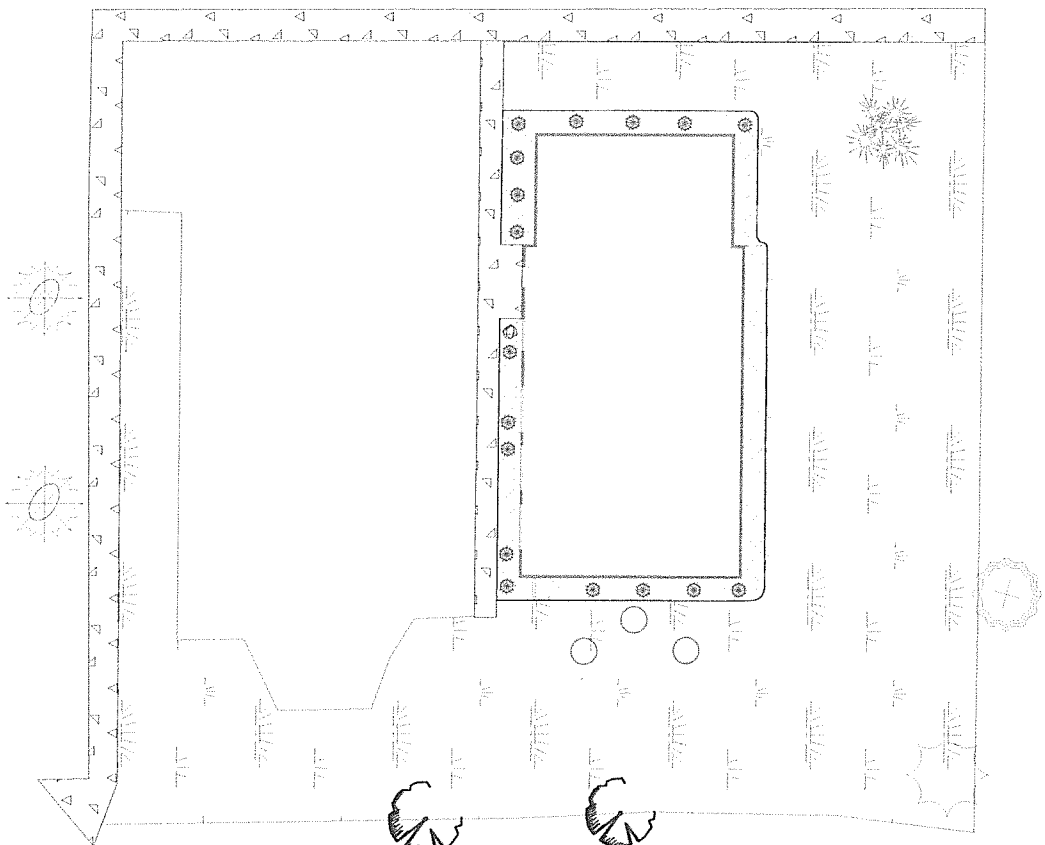

Revision #: \_\_\_\_\_ Date: 5/11/2024

Scale: 1:250

Landscape Plan:

Landscape Design by: KSH  
 Austreim Landscaping

**LEGEND**

COMMON NAME	QTY
FLOWERS, GRASS	17
GRASS, FEATHER REED	1
TREE DECIDUOUS	1
ASPEN, QUAKING GROUP	1
CHESTNUT TREE	2
HONEY LOCUST	1
HARD E SUGAR	2
OAK, BURR	2
TREE, EVERGREEN	3
SPRUCE, NORWAY 3	3

Revision #: \_\_\_\_\_ Date: 5/11/2024

Scale: 1:250

Landscape Plan:

Landscape Design by: KSH  
 Austreim Landscaping

LEGEND	
COTTONWAVE	QTY
FLOWER GRASS	17
GRASS FEATHER REED	17
TREE DECIDUOUS	1
ASPEN QUAKING GROUP	1
CHESTNUT TREE	1
HONEY LOCUST	2
HARLE BURGAR	1
OAK BURR	2
TREE EVERGREEN	1
SPRICE NORWAY 3	3