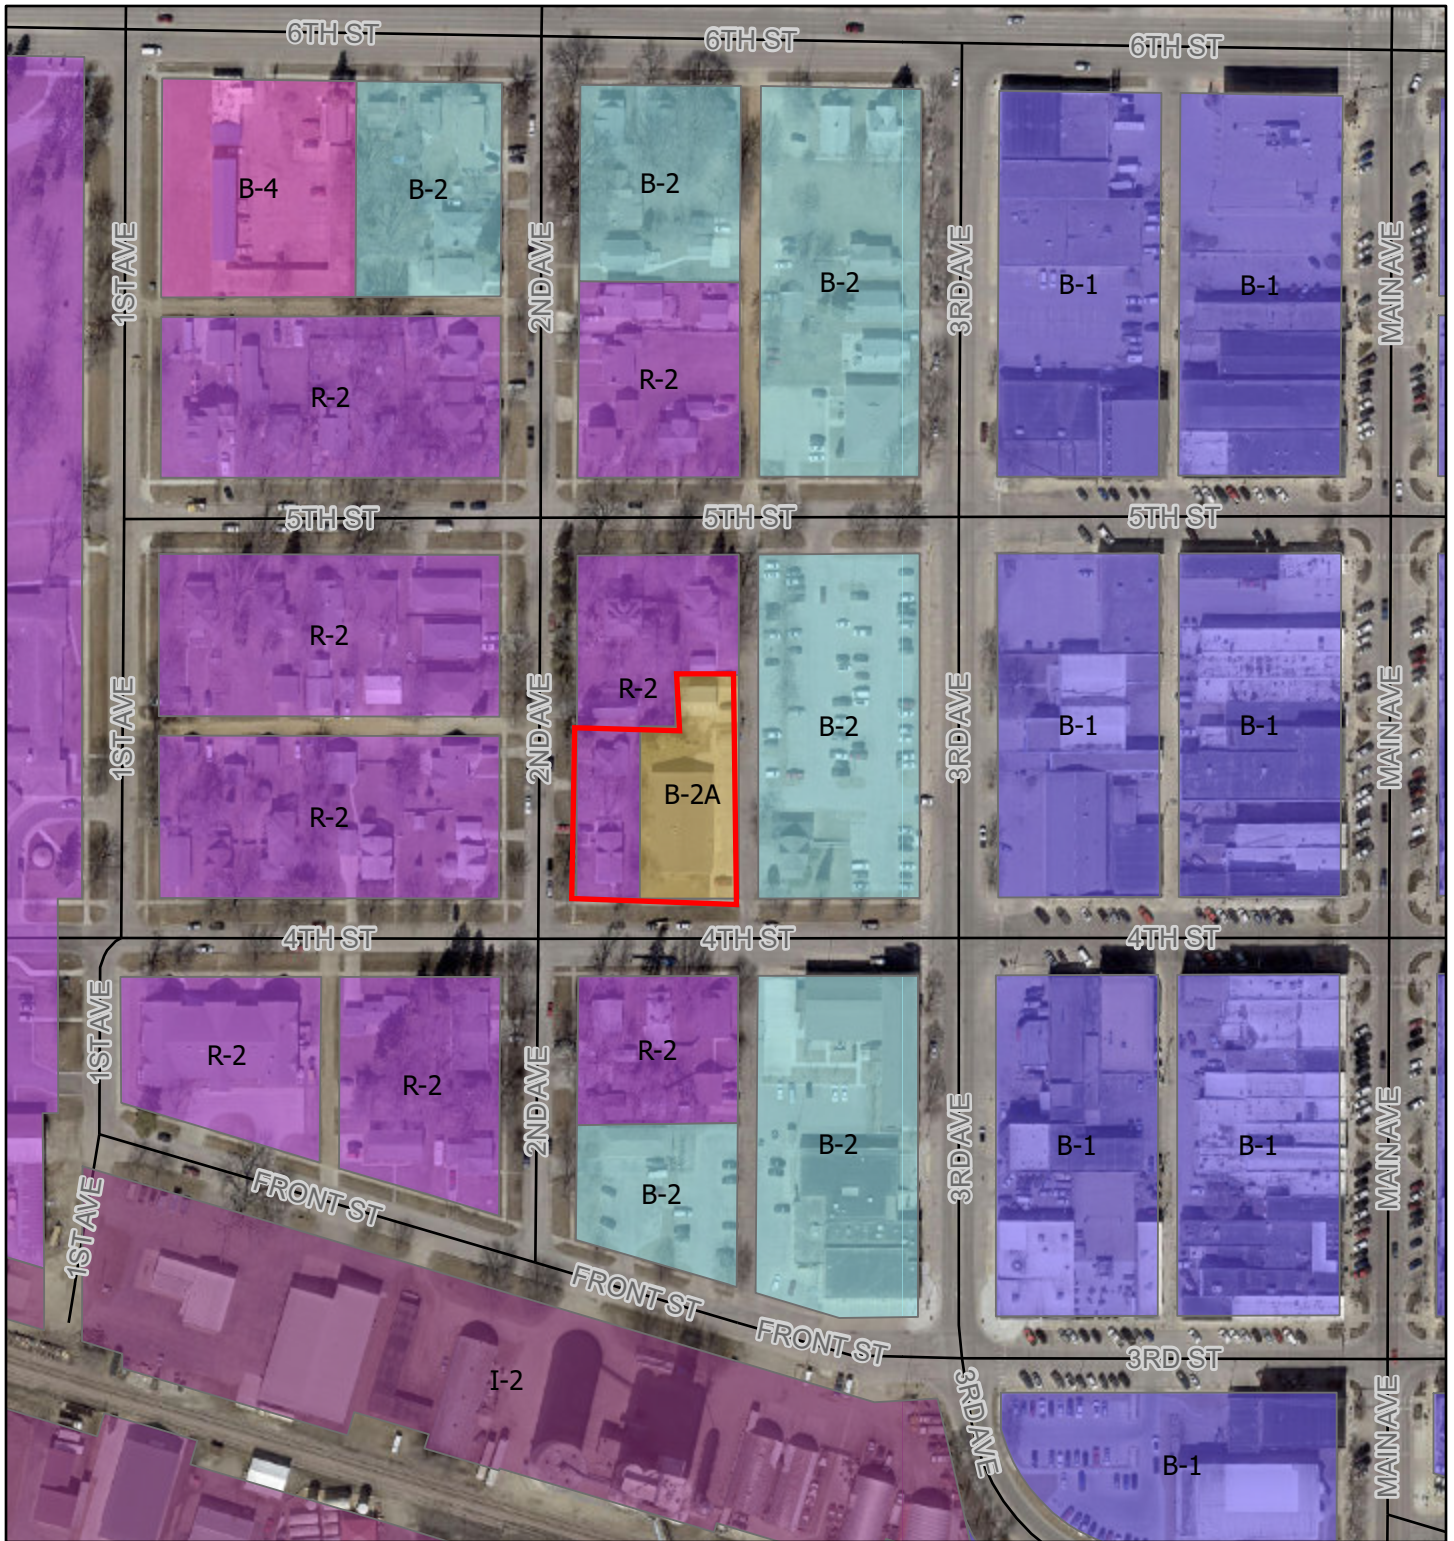

# Zoning Map

8/10/2023

1:3,310

Zoning	— Brookings County Roads	27986E200112N.sid
B-1	▭ BrookingsCityLimits	Red: Band_1
B-2	28092E200112N.sid	Green: Band_2
B-2A	Red: Band_1	Blue: Band_3
B-4	Green: Band_2	27986E163152N.sid
I-2	Blue: Band_3	Red: Band_1
R-2		Green: Band_2