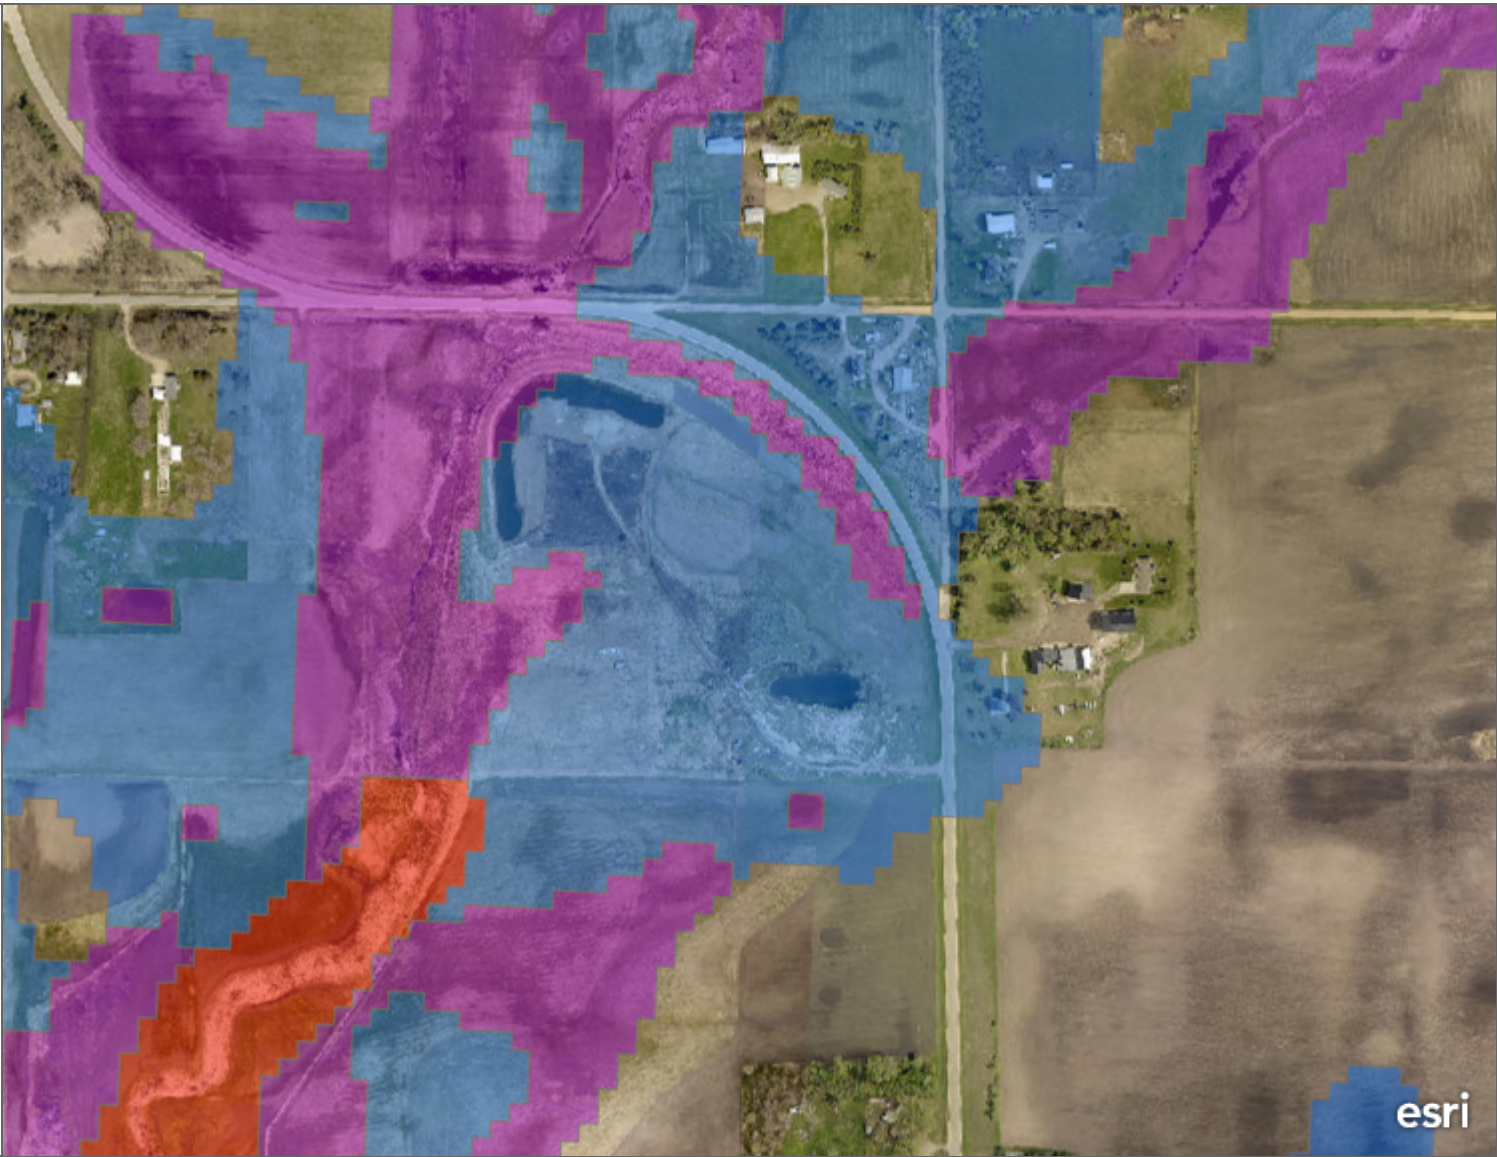

Master Map

SuitabilityModel

- Low Limitations
- Moderate Limitations
- Severe Limitations

master map of GIS DATA

600ft