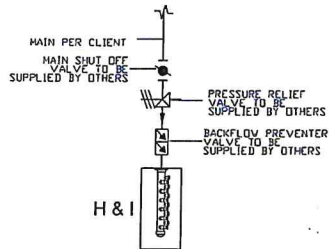

FEATURE LEGEND

GTH20 SPRAYGROUND

- A=MOTION START BOLLARD
- B=3' DIA. MISTING SOCCER BALL OM
- C=LF CROSSBAR JET GOAL OM x 2
- D=MISTING SHOWER TOWER OM WITH FLAG POLE TOPPER @8'-10" + FLAG MAST
- E=MISTING SHOWER TOWER OM WITH FLAG POLE TOPPER @7'-10" + FLAG MAST
- F=LF UPSTREAM JETS OM x 4 - CORNER KICK
- G=LF MINI POPKORN JET x 2
- H=MANIFOLD & TIMER
- I=OPTIONAL STAINLESS STEEL ENCLOSURE
- J=12 X 12 DRAIN BOX x 2

RAIN DROP PRODUCTS LLC
SprayGrounds
716 UNION STREET, ASHLAND, OH 44805
TELE. 800/343-6063 • FAX 419/207-8902

REVISED BY: [Signature]
DATE: 12/20/11