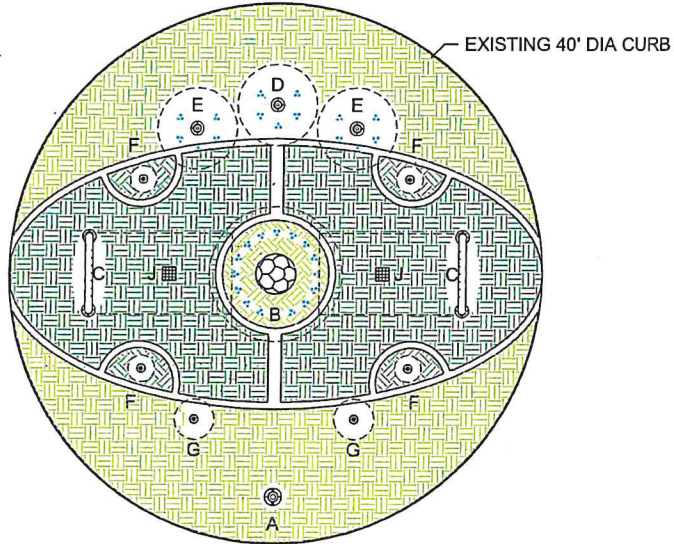

FEATURE LEGEND

GTH20 SPRAYGROUND

- A=MOTION START BOLLARD
- B=3' DIA. MISTING SOCCER BALL OM
- C=LF CROSSBAR JET GOAL OM x 2
- D=MISTING SHOWER TOWER OM WITH FLAG POLE TOPPER @8'-10" + FLAG MAST
- E=MISTING SHOWER TOWER OM WITH FLAG POLE TOPPER @7'-10" + FLAG MAST
- F=LF UPSTREAM JETS OM x 4 - CORNER KICK
- G=LF MINI POPKORN JET x 2
- H=MANIFOLD & TIMER
- I=OPTIONAL STAINLESS STEEL ENCLOSURE
- J=12 X 12 DRAIN BOX x 2

RAIN DROP PRODUCTS LLC
SprayGrounds
716 UNION STREET, ASHLAND, OH 44805
TELE. 800/343-6063 • FAX 419/207-8902

REVISED BY: [Signature]
DATE: 12/20/11