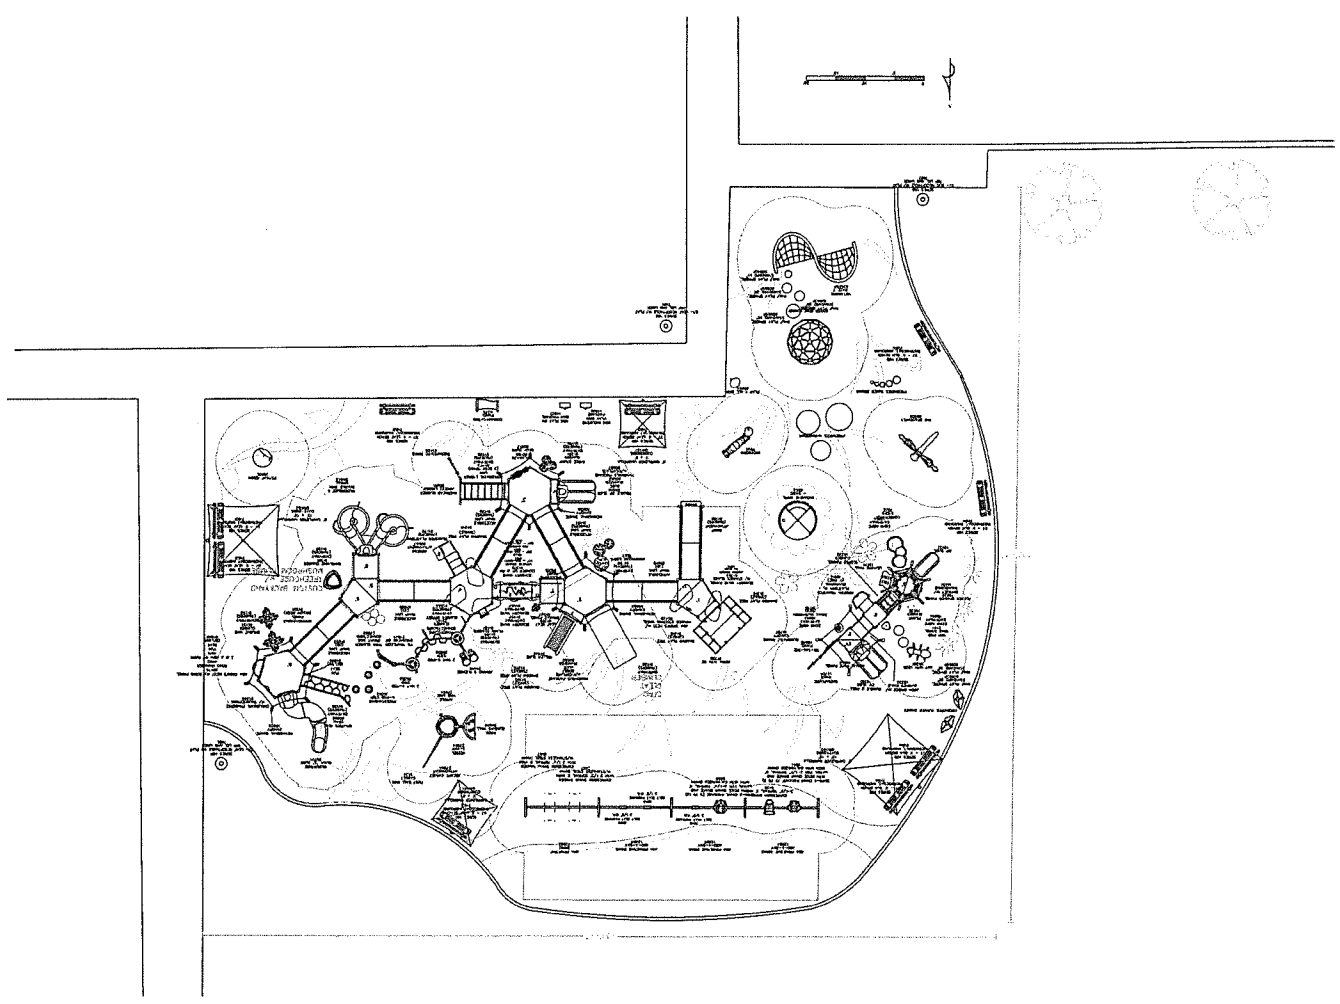

Fishback Soccer Complex Inclusive Playground Brookings SD

Fishback Soccer Complex Inclusive Playground Brookings SD

FEATURE LEGEND

GTH20 SPRAYGROUND

- A=MOTION START BOLLARD
- B=3' DIA. MISTING SOCCER BALL OM
- C=LF CROSSBAR JET GOAL OM x 2
- D=MISTING SHOWER TOWER OM WITH FLAG POLE TOPPER @8'-10" + FLAG MAST
- E=MISTING SHOWER TOWER OM WITH FLAG POLE TOPPER @7'-10" + FLAG MAST
- F=LF UPSTREAM JETS OM x 4 - CORNER KICK
- G=LF MINI POPKORN JET x 2
- H=MANIFOLD & TIMER
- I=OPTIONAL STAINLESS STEEL ENCLOSURE
- J=12 X 12 DRAIN BOX x 2

RAIN DROP PRODUCTS LLC
SprayGrounds
 716 UNION STREET, ASHLAND, OH 44805
 TELE. 800/343-6063 • FAX 419/207-8902

NOTE- DRAWINGS IS FOR REFERENCE ONLY. SIZE, SCALE, AND PLACEMENT MAY VARY.
 NOTE- FORMAL DRAWINGS WILL BE PROVIDED UPON FEATURE SELECTION AND ORDER PLACEMENT.