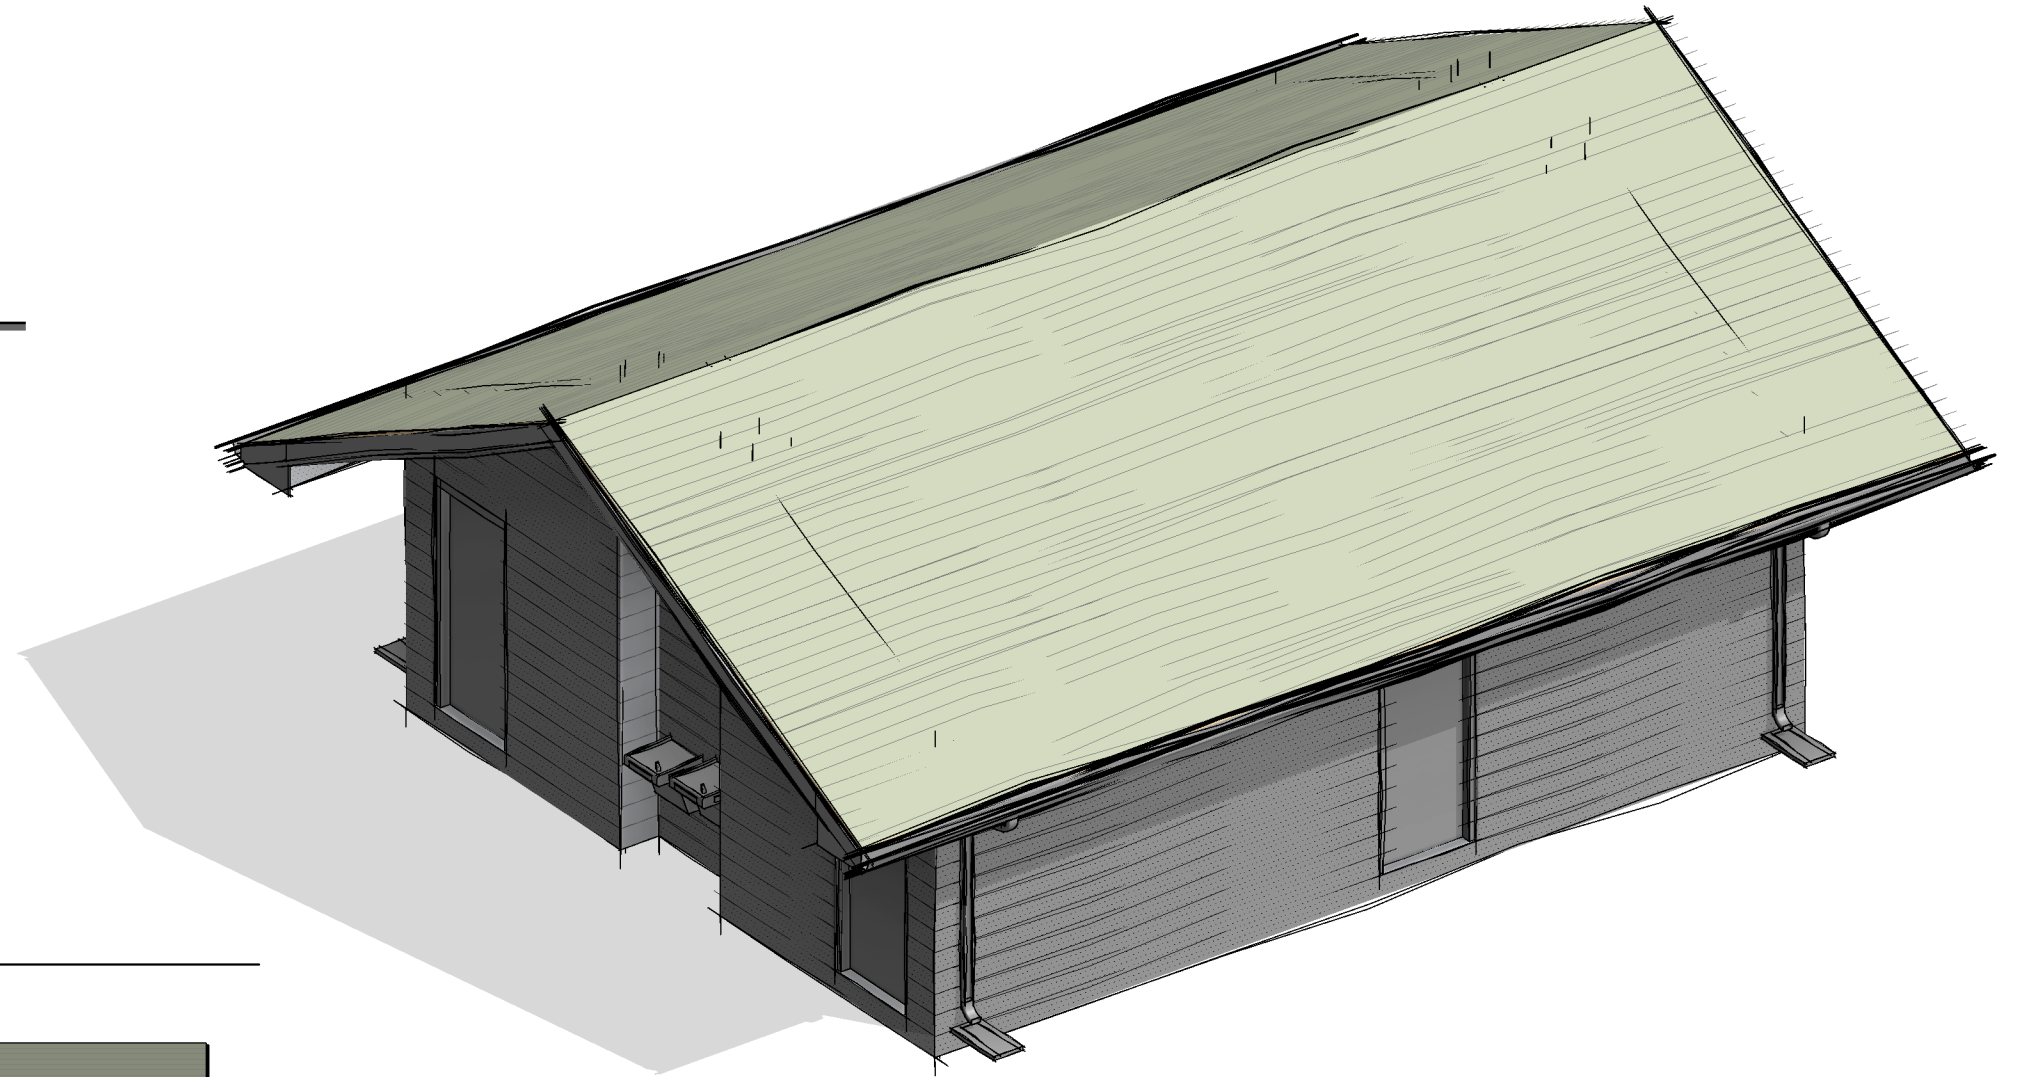

SEXAUER PARK COMFORT STATION

FIRST FLOOR PLAN

09/06/17 | JLG 16209 | © 2017 JLG ARCHITECTS

DESIGN FOR LIFE

SOUTH EXTERIOR ELEV.

WEST EXTERIOR ELEV.

SEXAUER PARK COMFORT STATION

EXTERIOR ELEVATION

09/06/17 | JLG 16209 | © 2017 JLG ARCHITECTS

DESIGN FOR LIFE