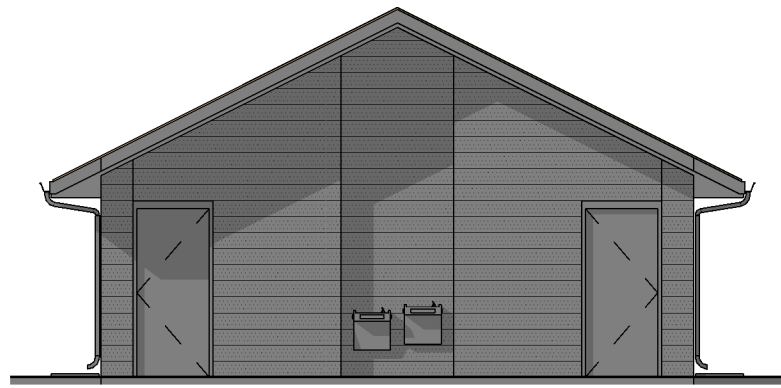

SEXAUER PARK COMFORT STATION

FIRST FLOOR PLAN

09/06/17 | JLG 16209 | © 2017 JLG ARCHITECTS

DESIGN FOR LIFE

SOUTH EXTERIOR ELEV.

WEST EXTERIOR ELEV.

SEXAUER PARK COMFORT STATION

EXTERIOR ELEVATION