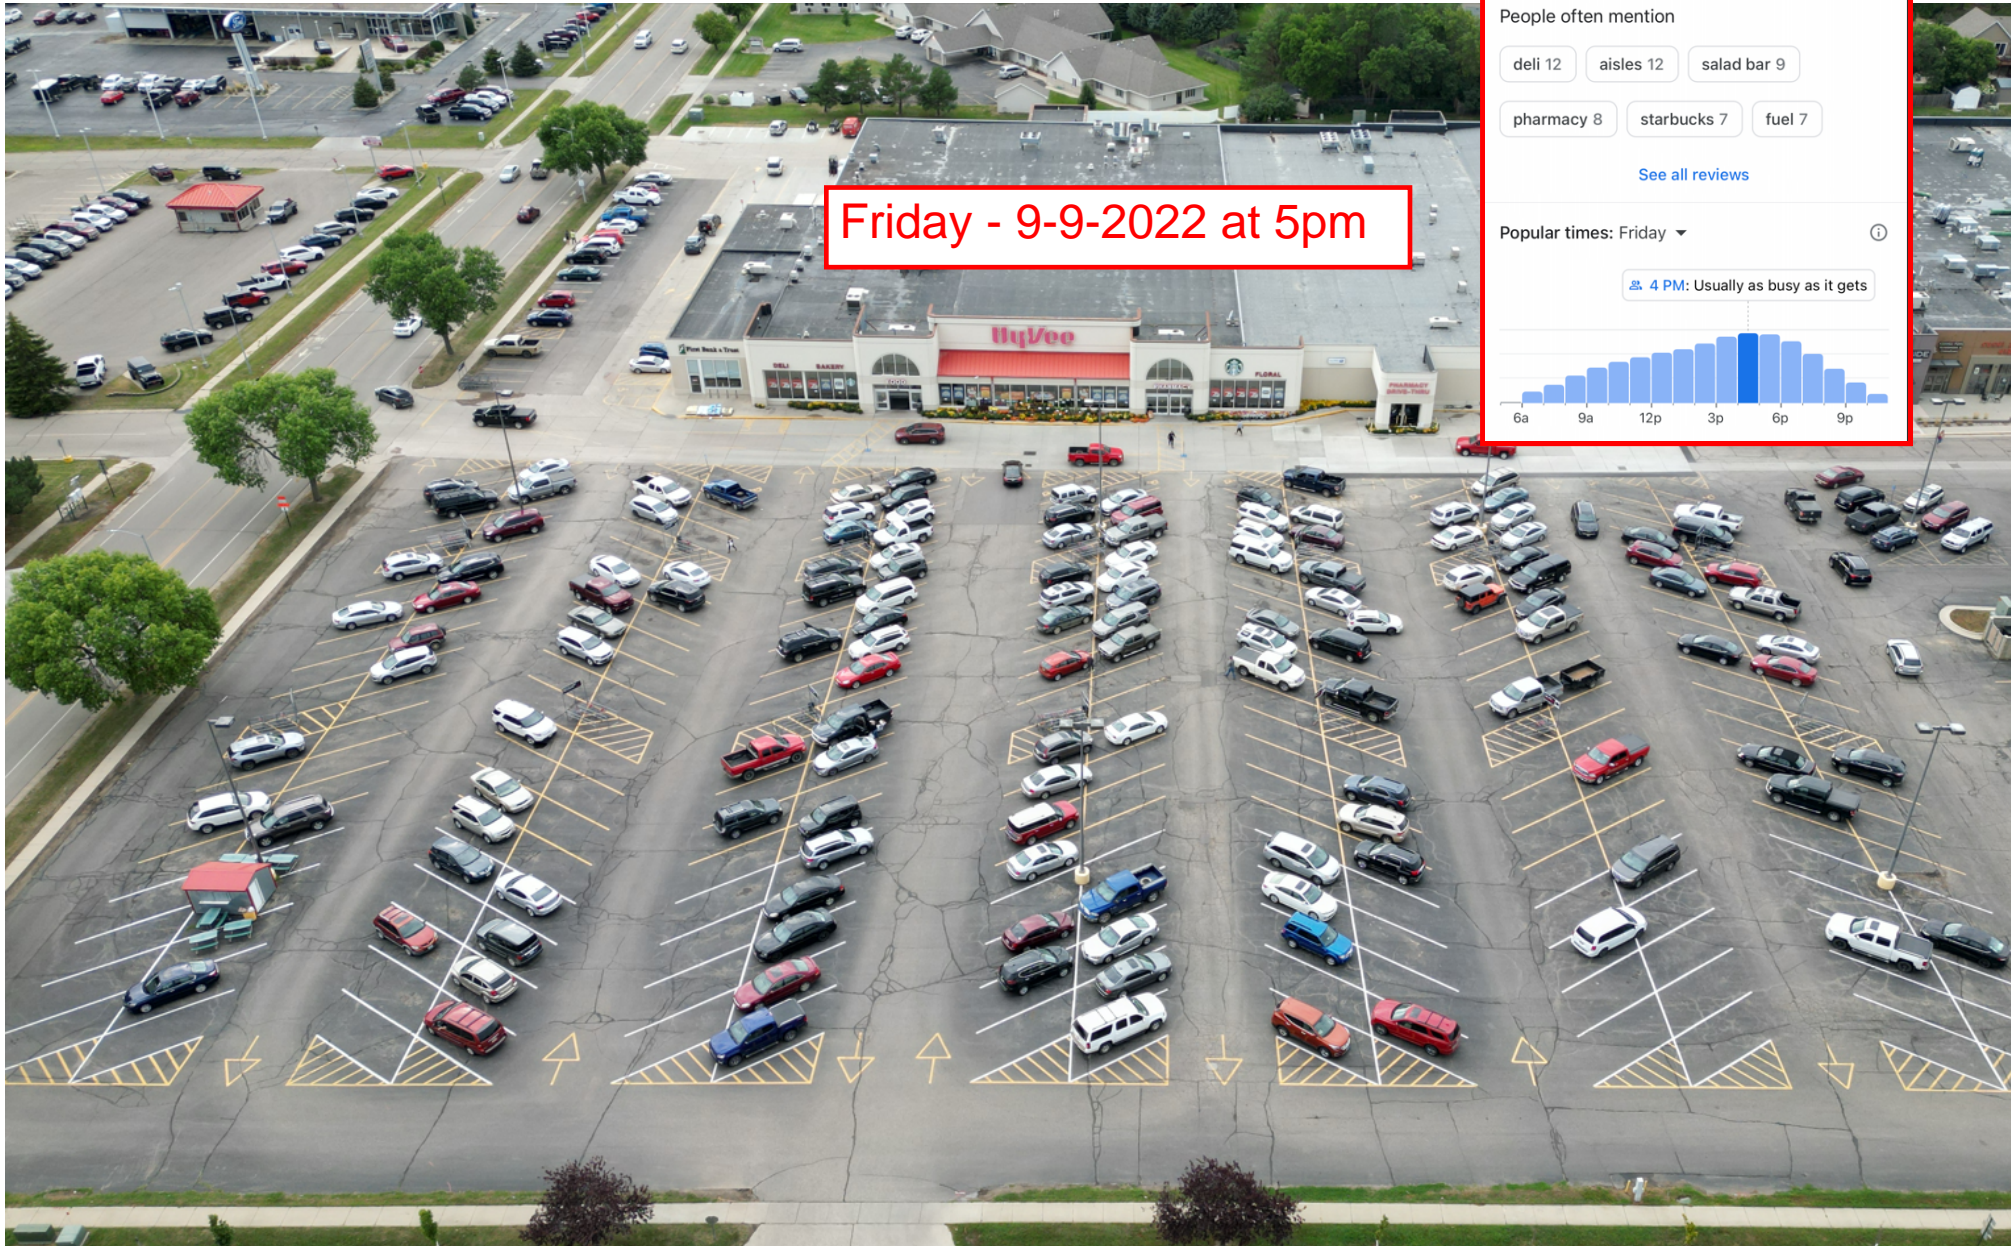

Arby's @ Noon

Brickwood Plaza @ Noon

Burger King @ Noon

University Mall @ 5PM

University Mall @ 5PM

Village Square Mall @ Noon

Friday - 9-9-2022 at 5pm

Hy-Vee Grocery Sto...

**OVERVIEW** DIRECTORY REVIEWS PHOTO

"Almost as good as Wal-Mart."  
24 people mention walmart >

People often mention

- deli 12
- aisles 12
- salad bar 9
- pharmacy 8
- starbucks 7
- fuel 7

[See all reviews](#)

Popular times: Friday

4 PM: Usually as busy as it gets

Saturday - 10-1-2022 at 1pm

▼ Lowe's Home Impro...  

[OVERVIEW](#) [DIRECTORY](#) [REVIEWS](#) [PHOTO](#)

[See all reviews](#)

Popular times: Saturday ▼ 

 1 PM: Usually as busy as it gets

Plan your visit

 People typically spend 20 min here

Wednesday 9-28-2022 at 5:15pm

4:19 📶 🔋

🔒 google.com 🔗

← Walmart Sup... 🔍 🔄 ⋮

[OVERVIEW](#) [PRODUCTS](#) [DIRECTORY](#) [REVIEWS](#)